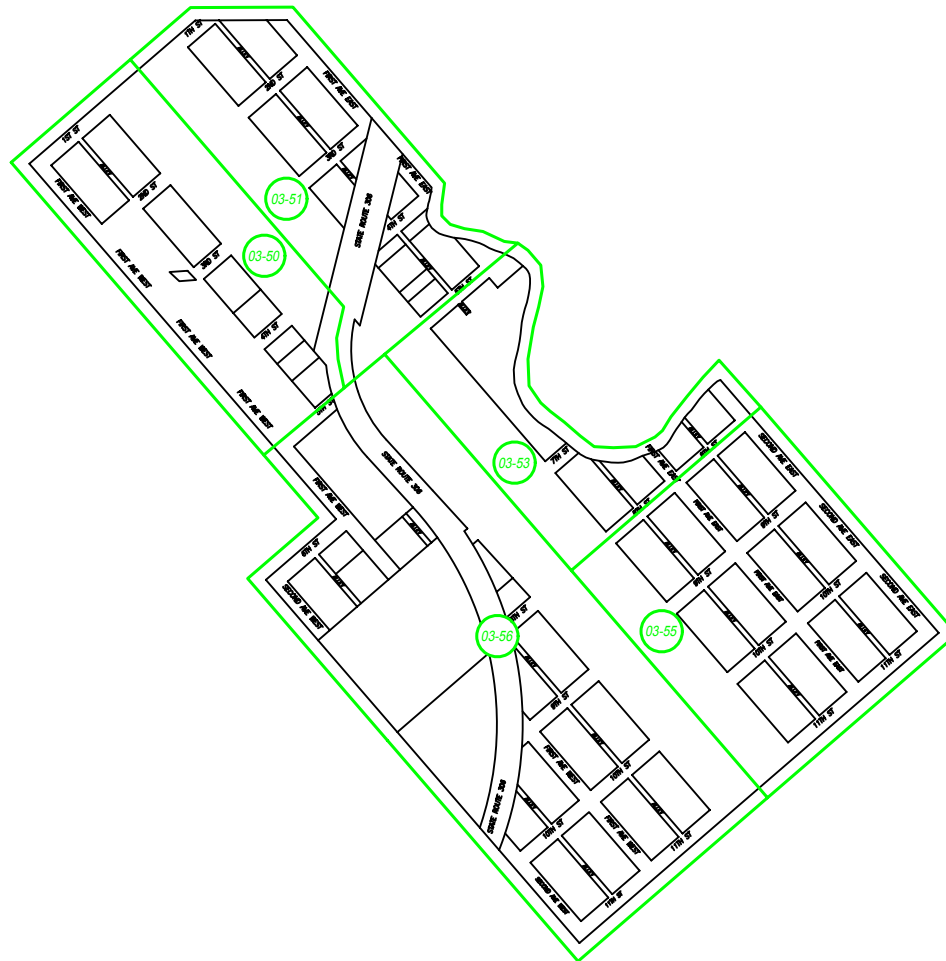

Por. of Sec. 5 - T31N, R49E

INDEX

BEOVAWE

EUCDAS/MAY 2000/19H

SCALE: 1"=500'

EUREKA COUNTY