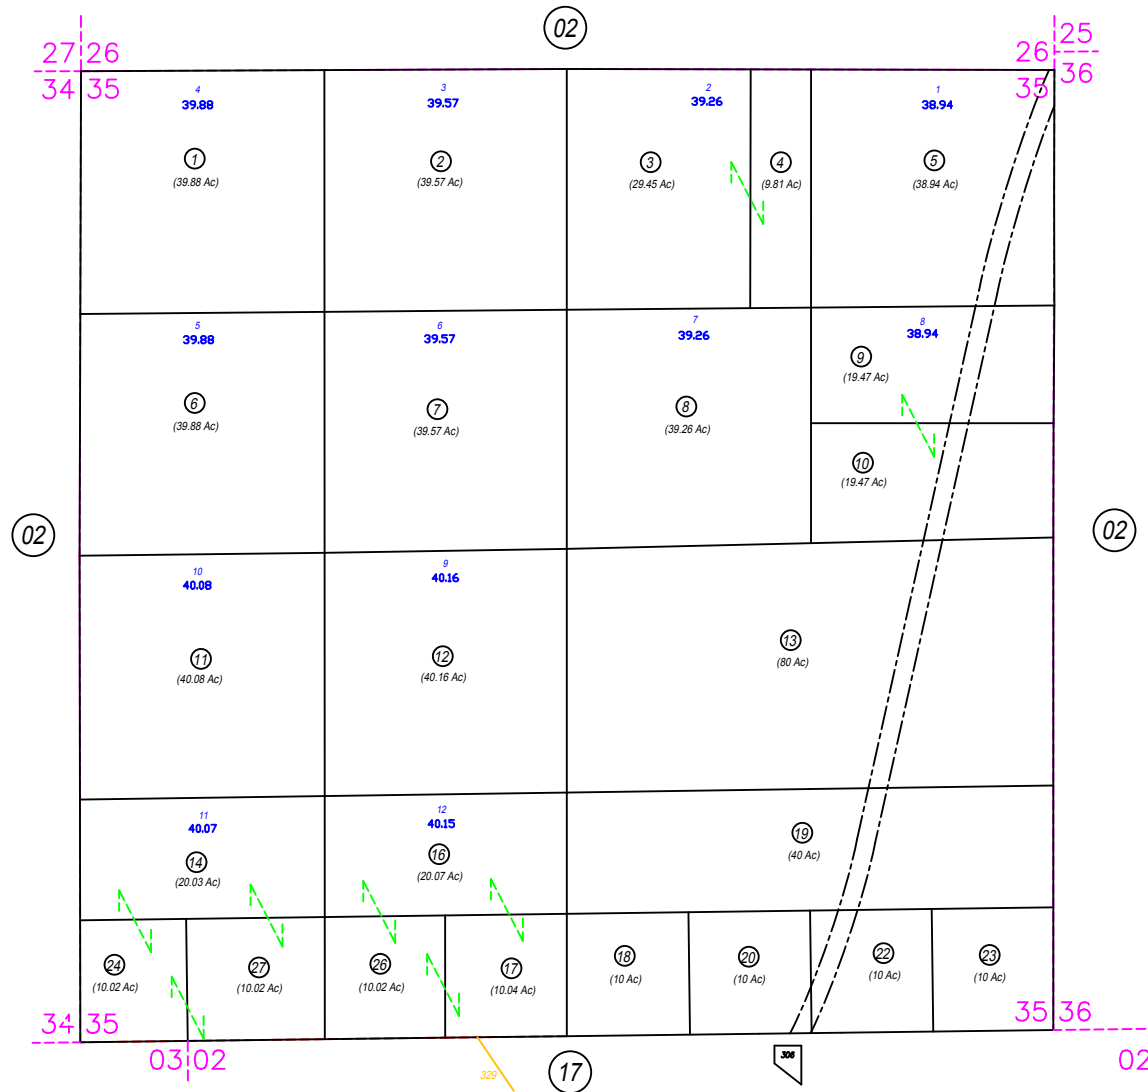

Sec. 35; T31N, R48E

05-07

EUCDAS/MAR 2000/19H
SCALE: 1"=700'

EUREKA COUNTY