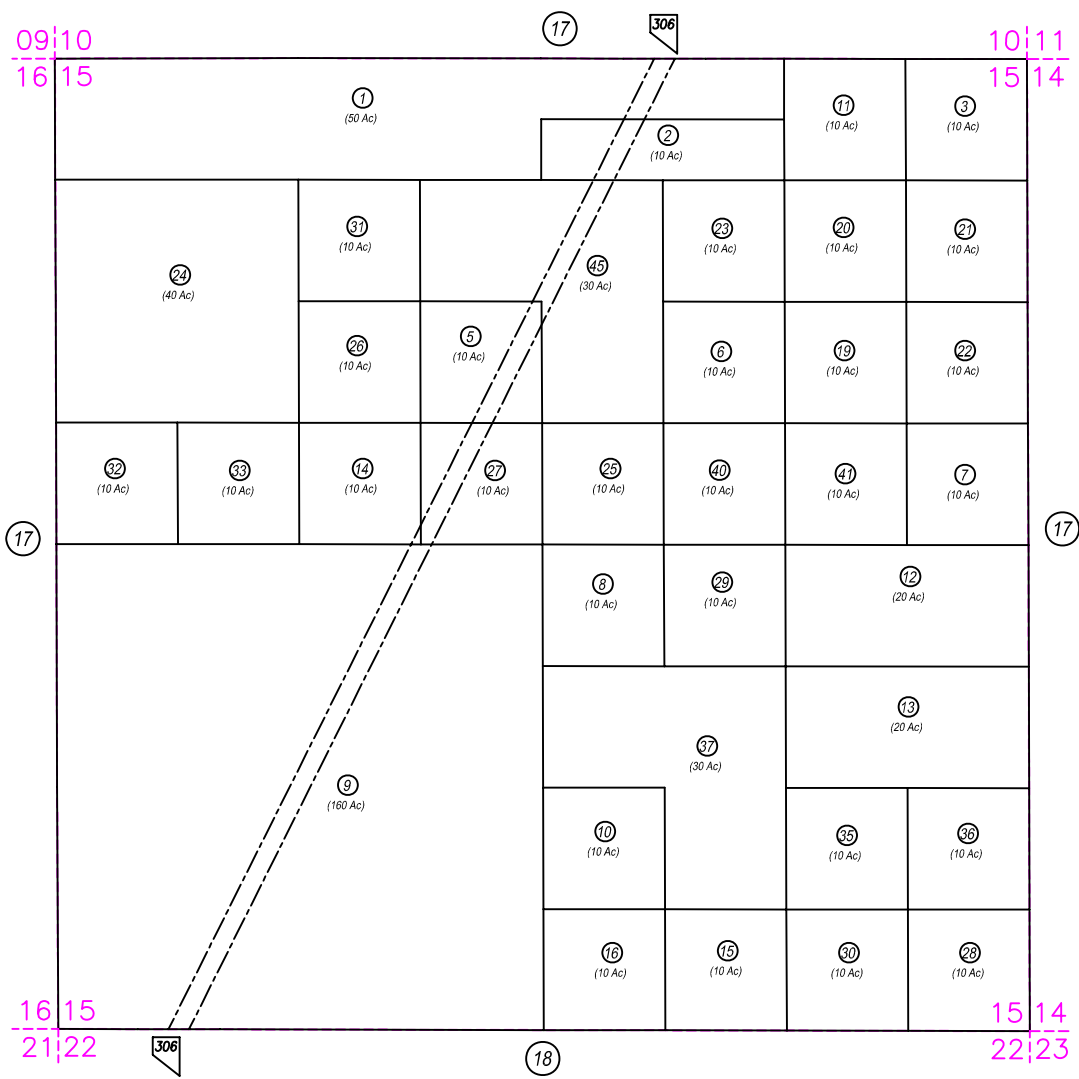

Sec. 15; T30N, R48E

05-21

EUCDAS/MAR 2000/1M
SCALE: 1"=700'

EUREKA COUNTY