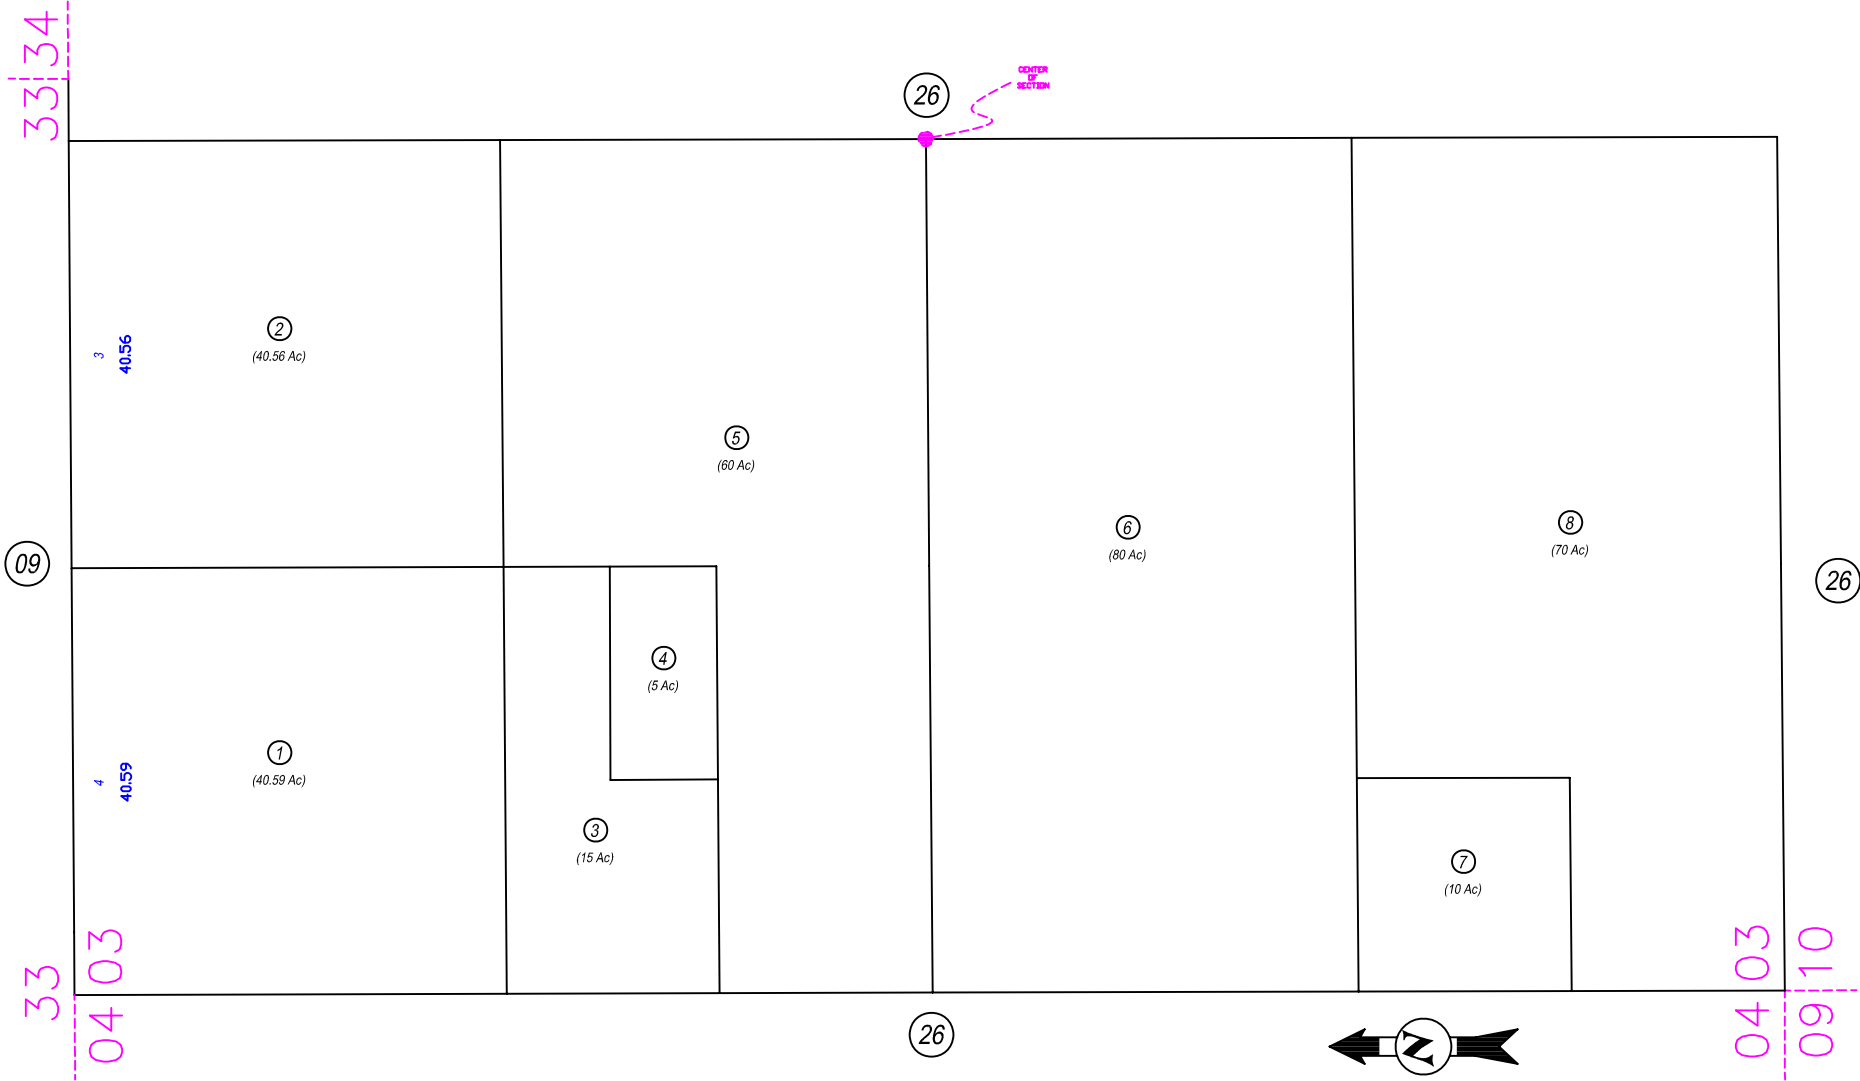

W2 - Sec. 3; T30N, R49E

05-28

EUCDAS/MAR 2000/11N
SCALE: 1"=400'

EUREKA COUNTY