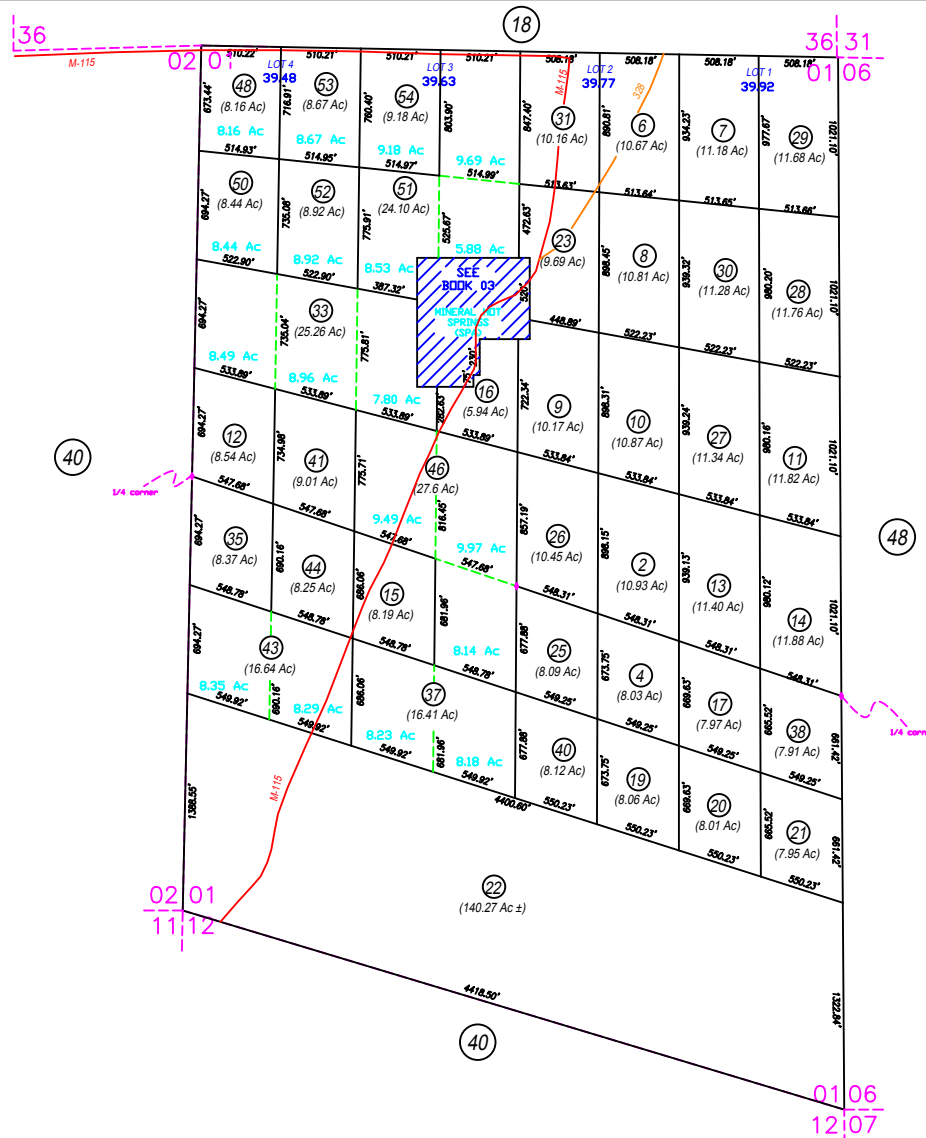

Sec. 1; T29N, R48E

05-42

EUCDAS/MAR 2000/WH
SCALE: 1"=825'

EUREKA COUNTY