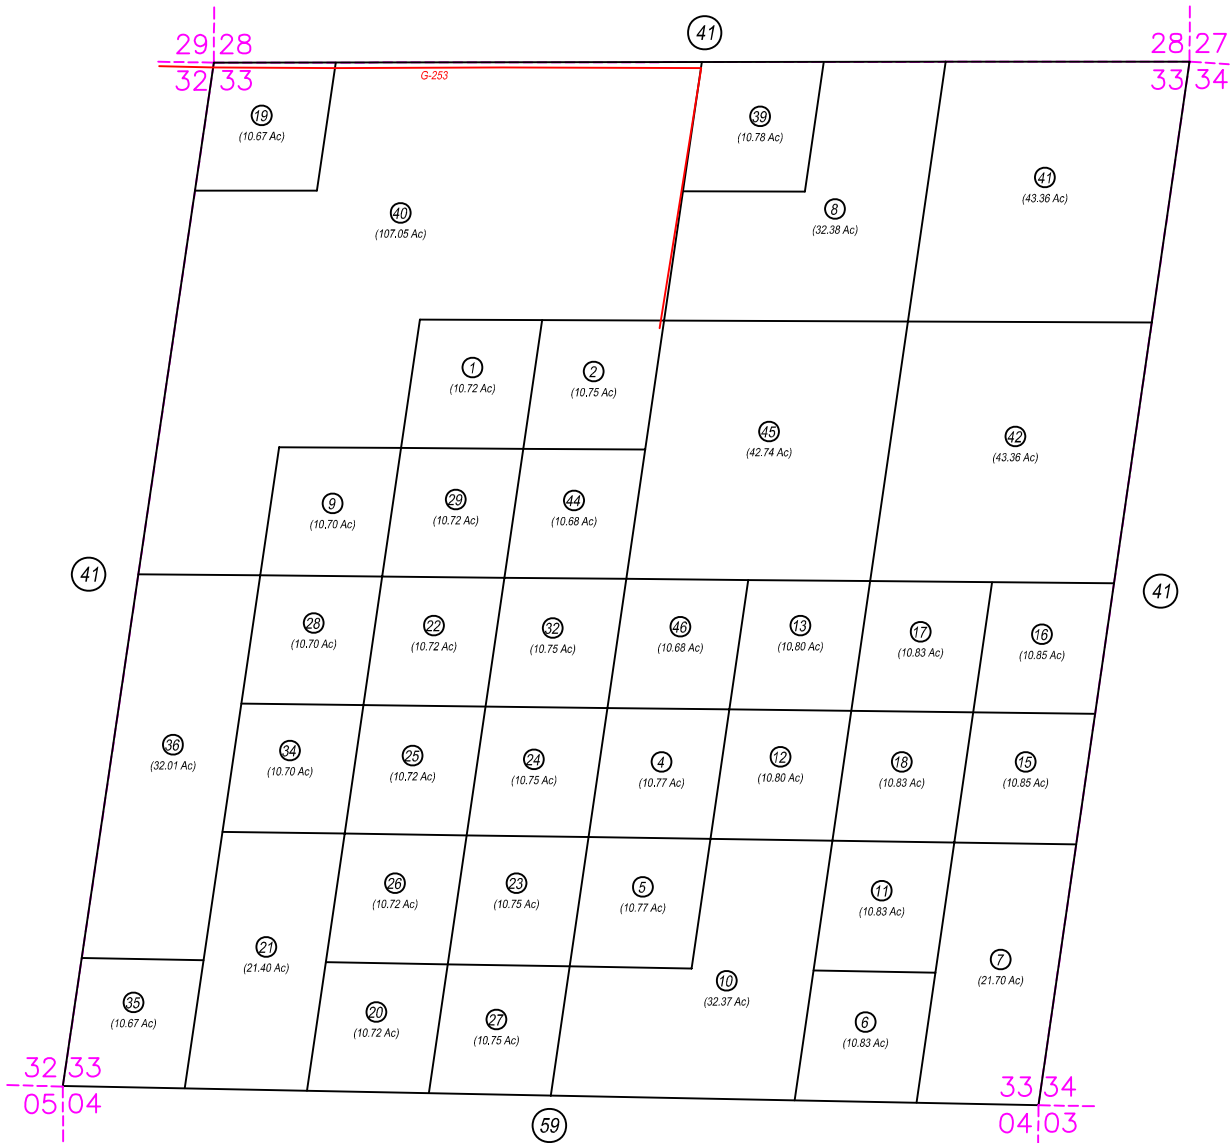

Sec. 33; T29N, R48E

05-47

EUCDAS/MAR 2000/19H
SCALE: 1"=700'

EUREKA COUNTY