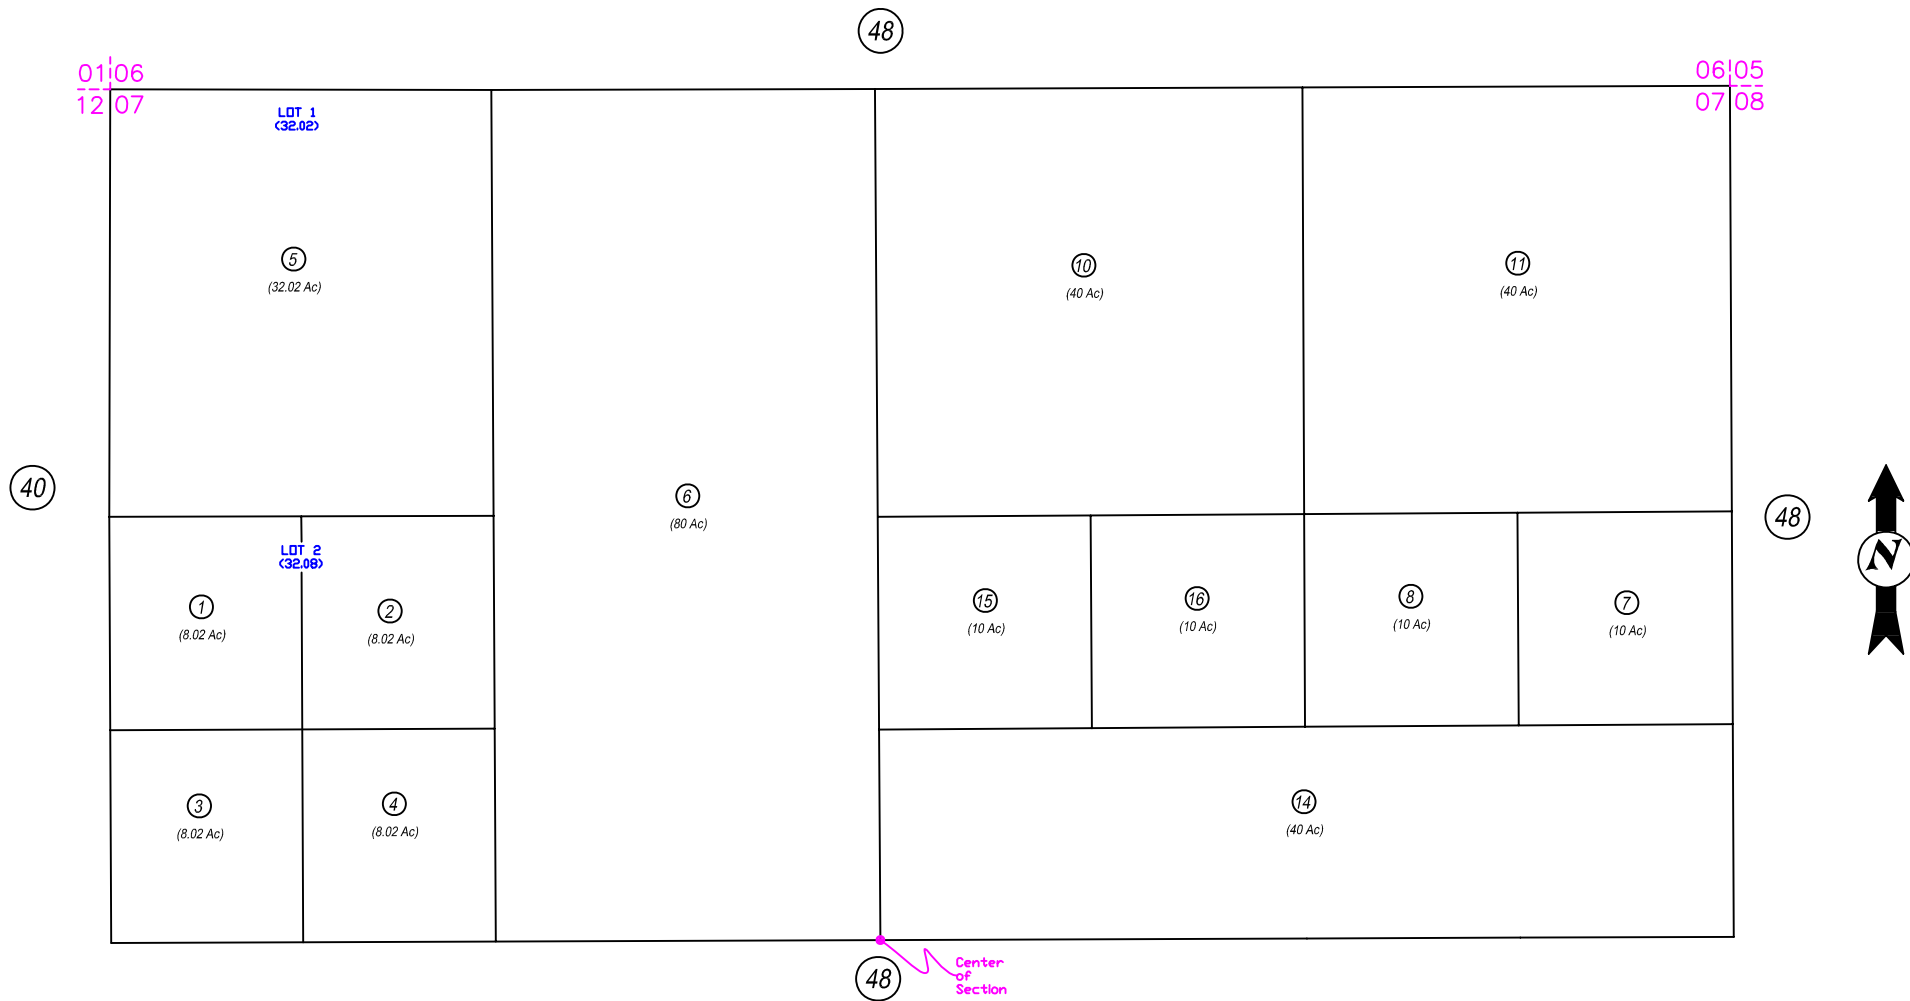

N2 - Sec. 7 - T29N, R49E

05-50

EUCDAS/APR 2000/1M
SCALE: 1"=400'

EUREKA COUNTY