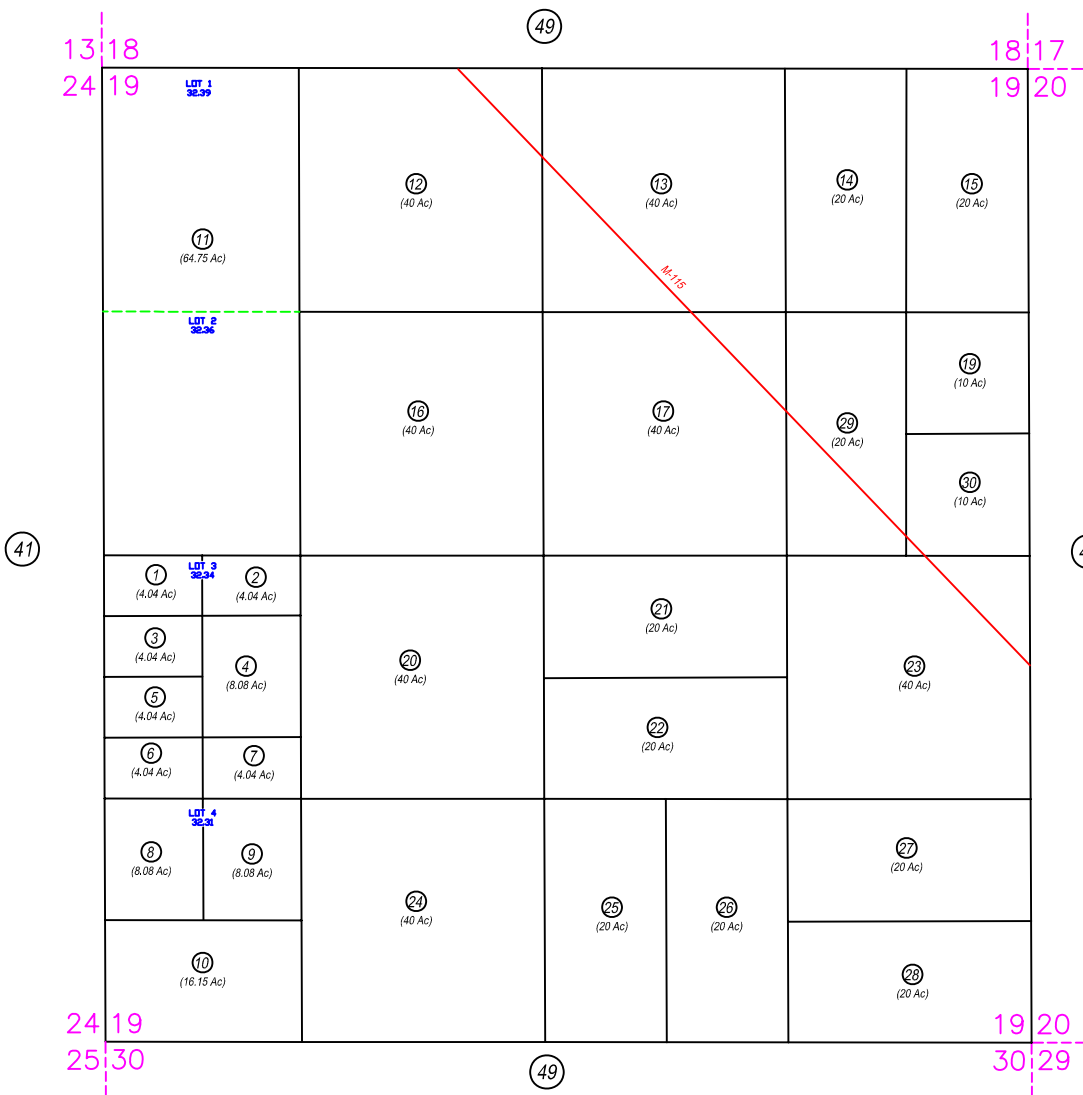

Sec. 19 - T29N, R49E

05-52

EUCDAS/APR 2000/1M
SCALE: 1"=700'

EUREKA COUNTY