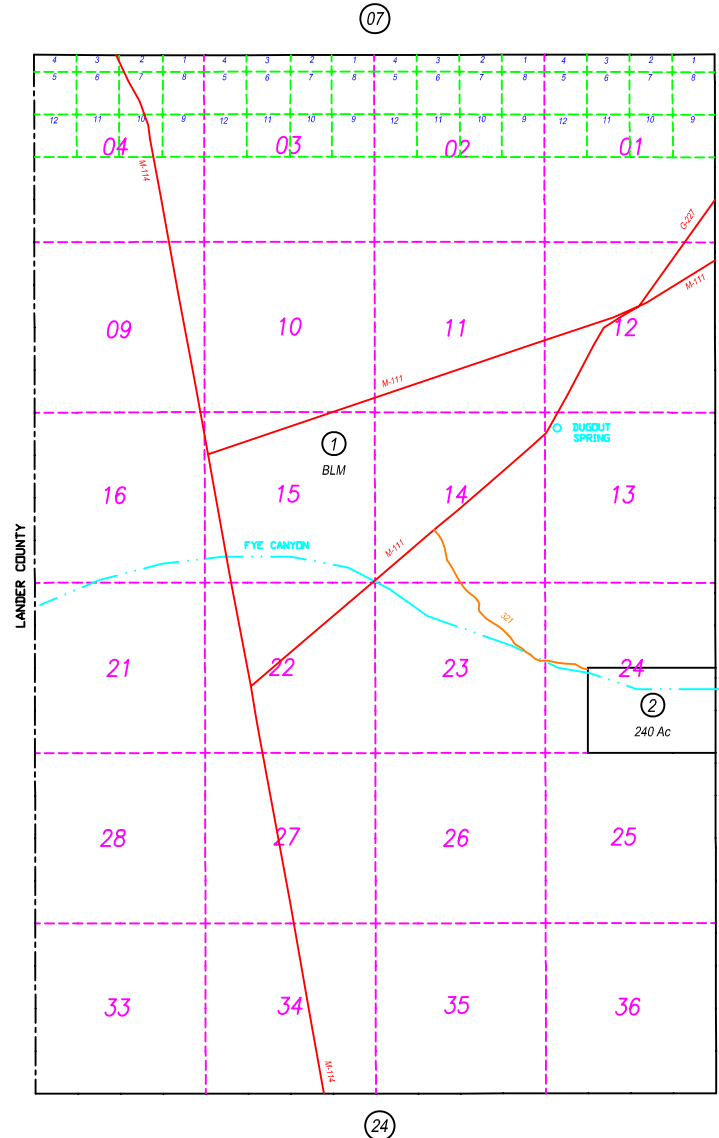

T25N, R48E

06-15

EUCDAS/MAY 2000/1M
SCALE: 1"=4000'

EUREKA COUNTY