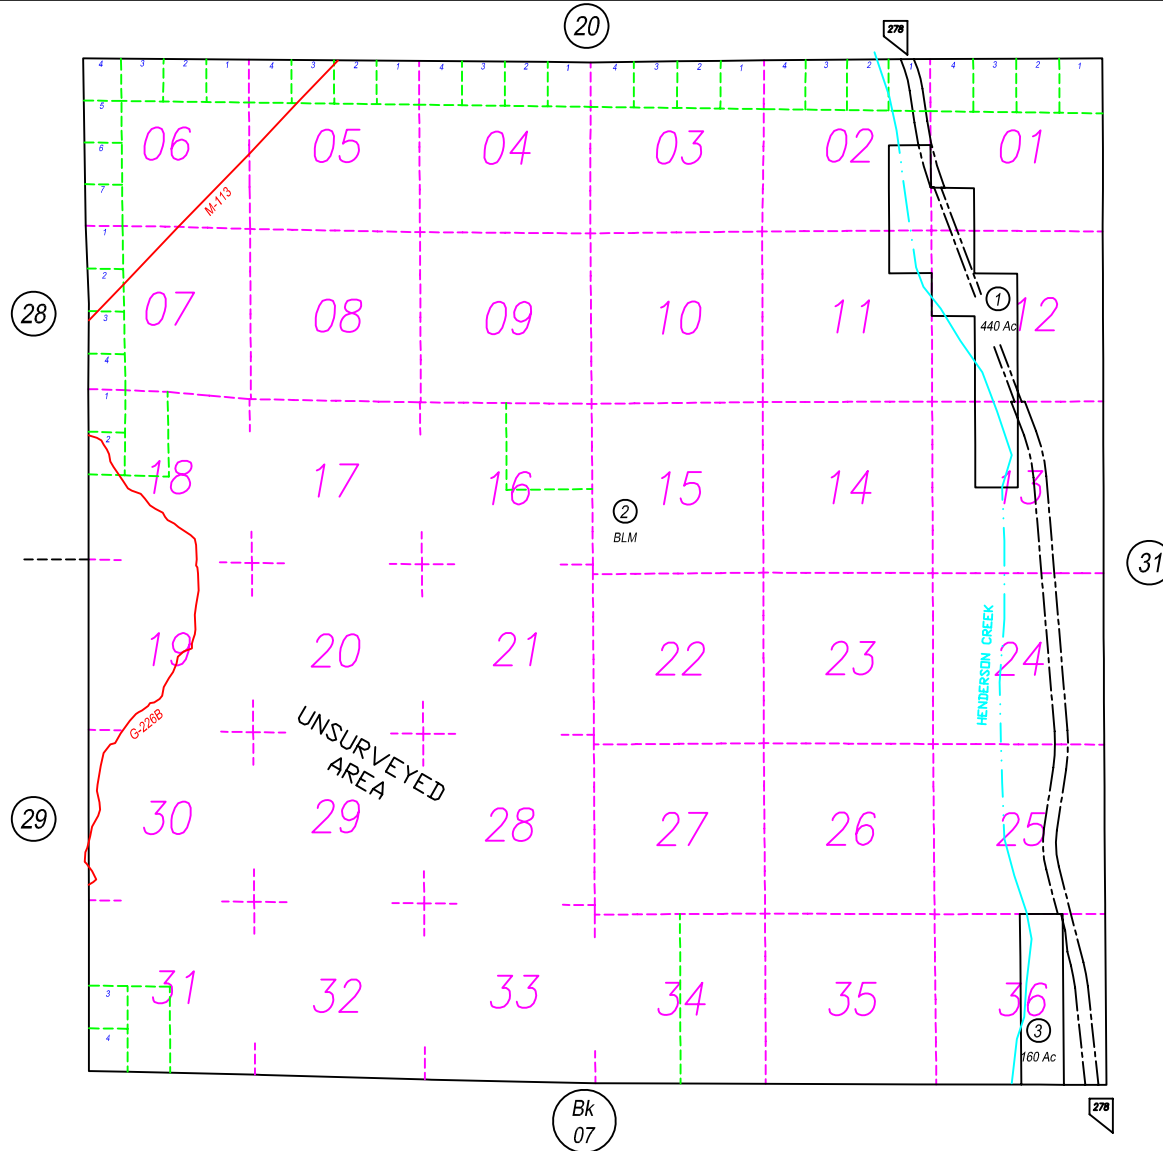

T24N, R51E

06-30

EUCDAS/MAR 2000/1M
SCALE: 1"=400'

EUREKA COUNTY