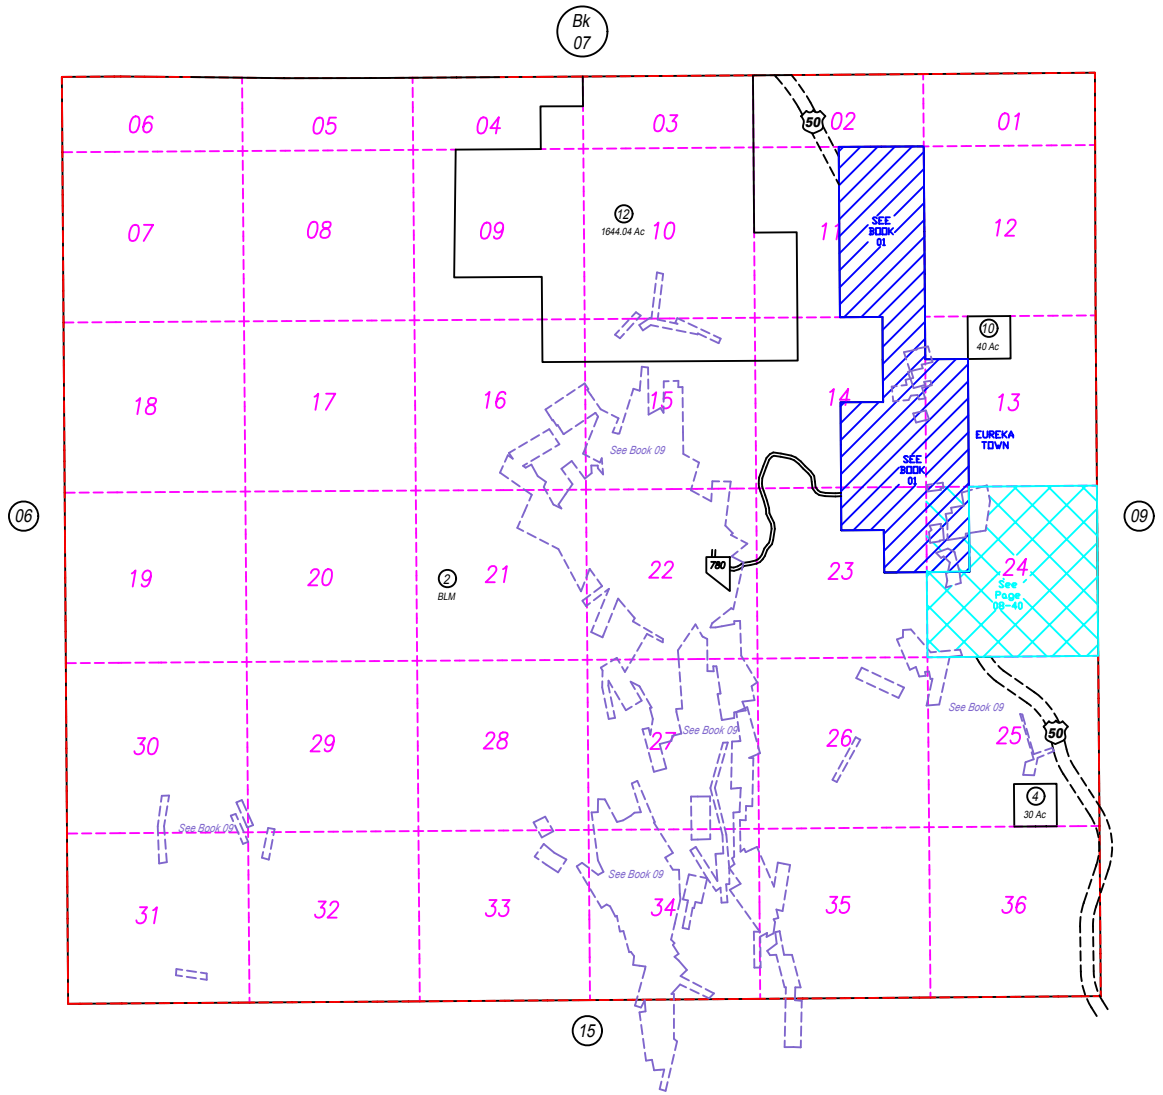

T19N, R53E

08-07

REV/EUCDAS/SEPT 2003/HH

EUCDAS/FEB 2000/HH
SCALE: 1"=4000'

EUREKA COUNTY