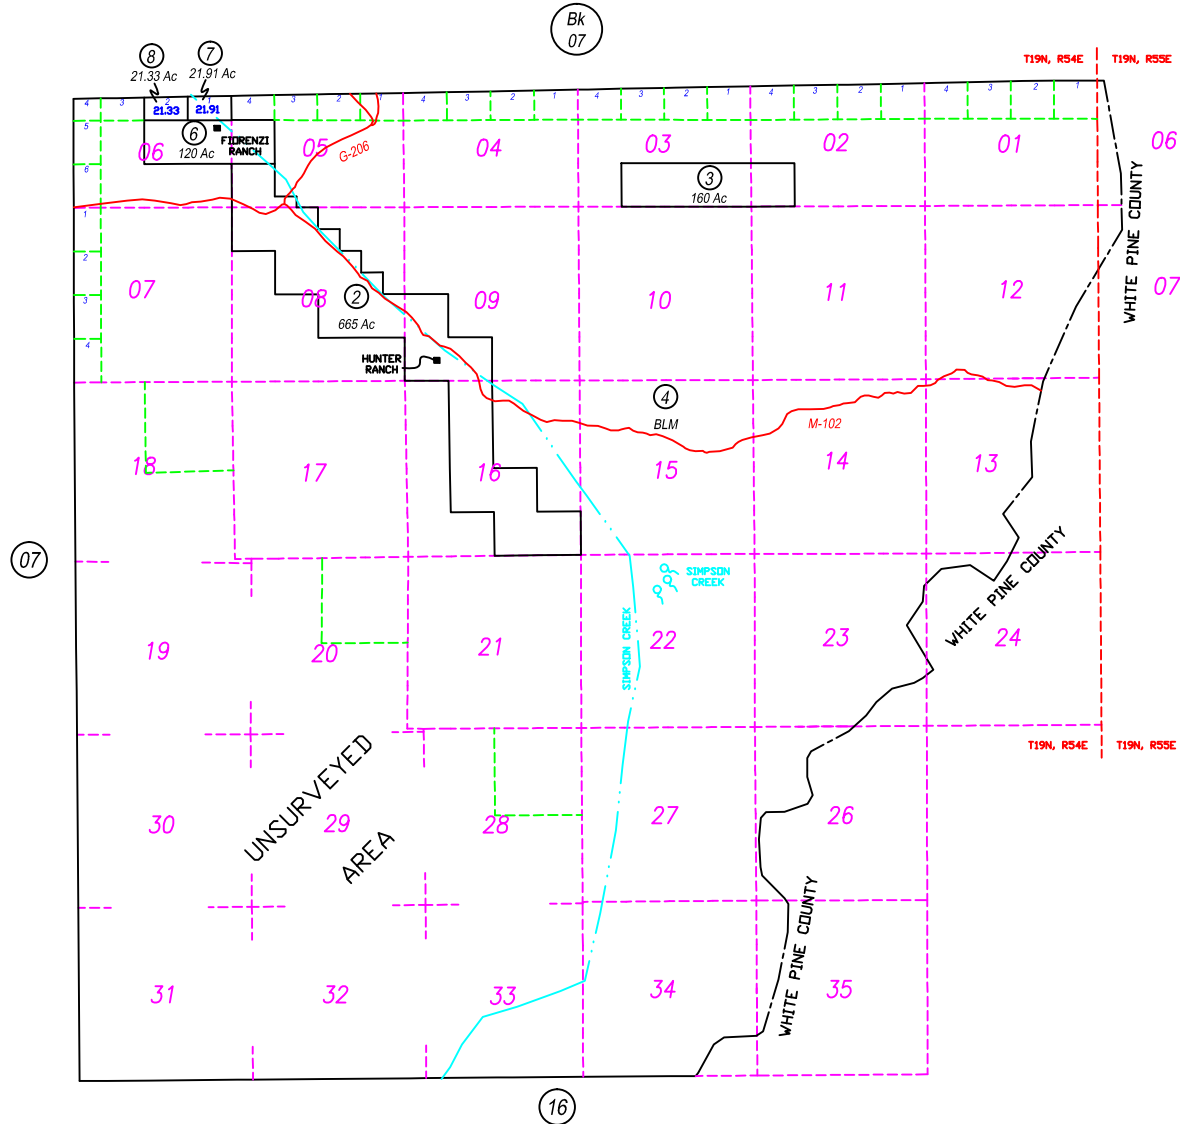

T19N, R54E

08-09

EUCDAS/MAY 2006/HH
SCALE: 1"=4000'

EUREKA COUNTY