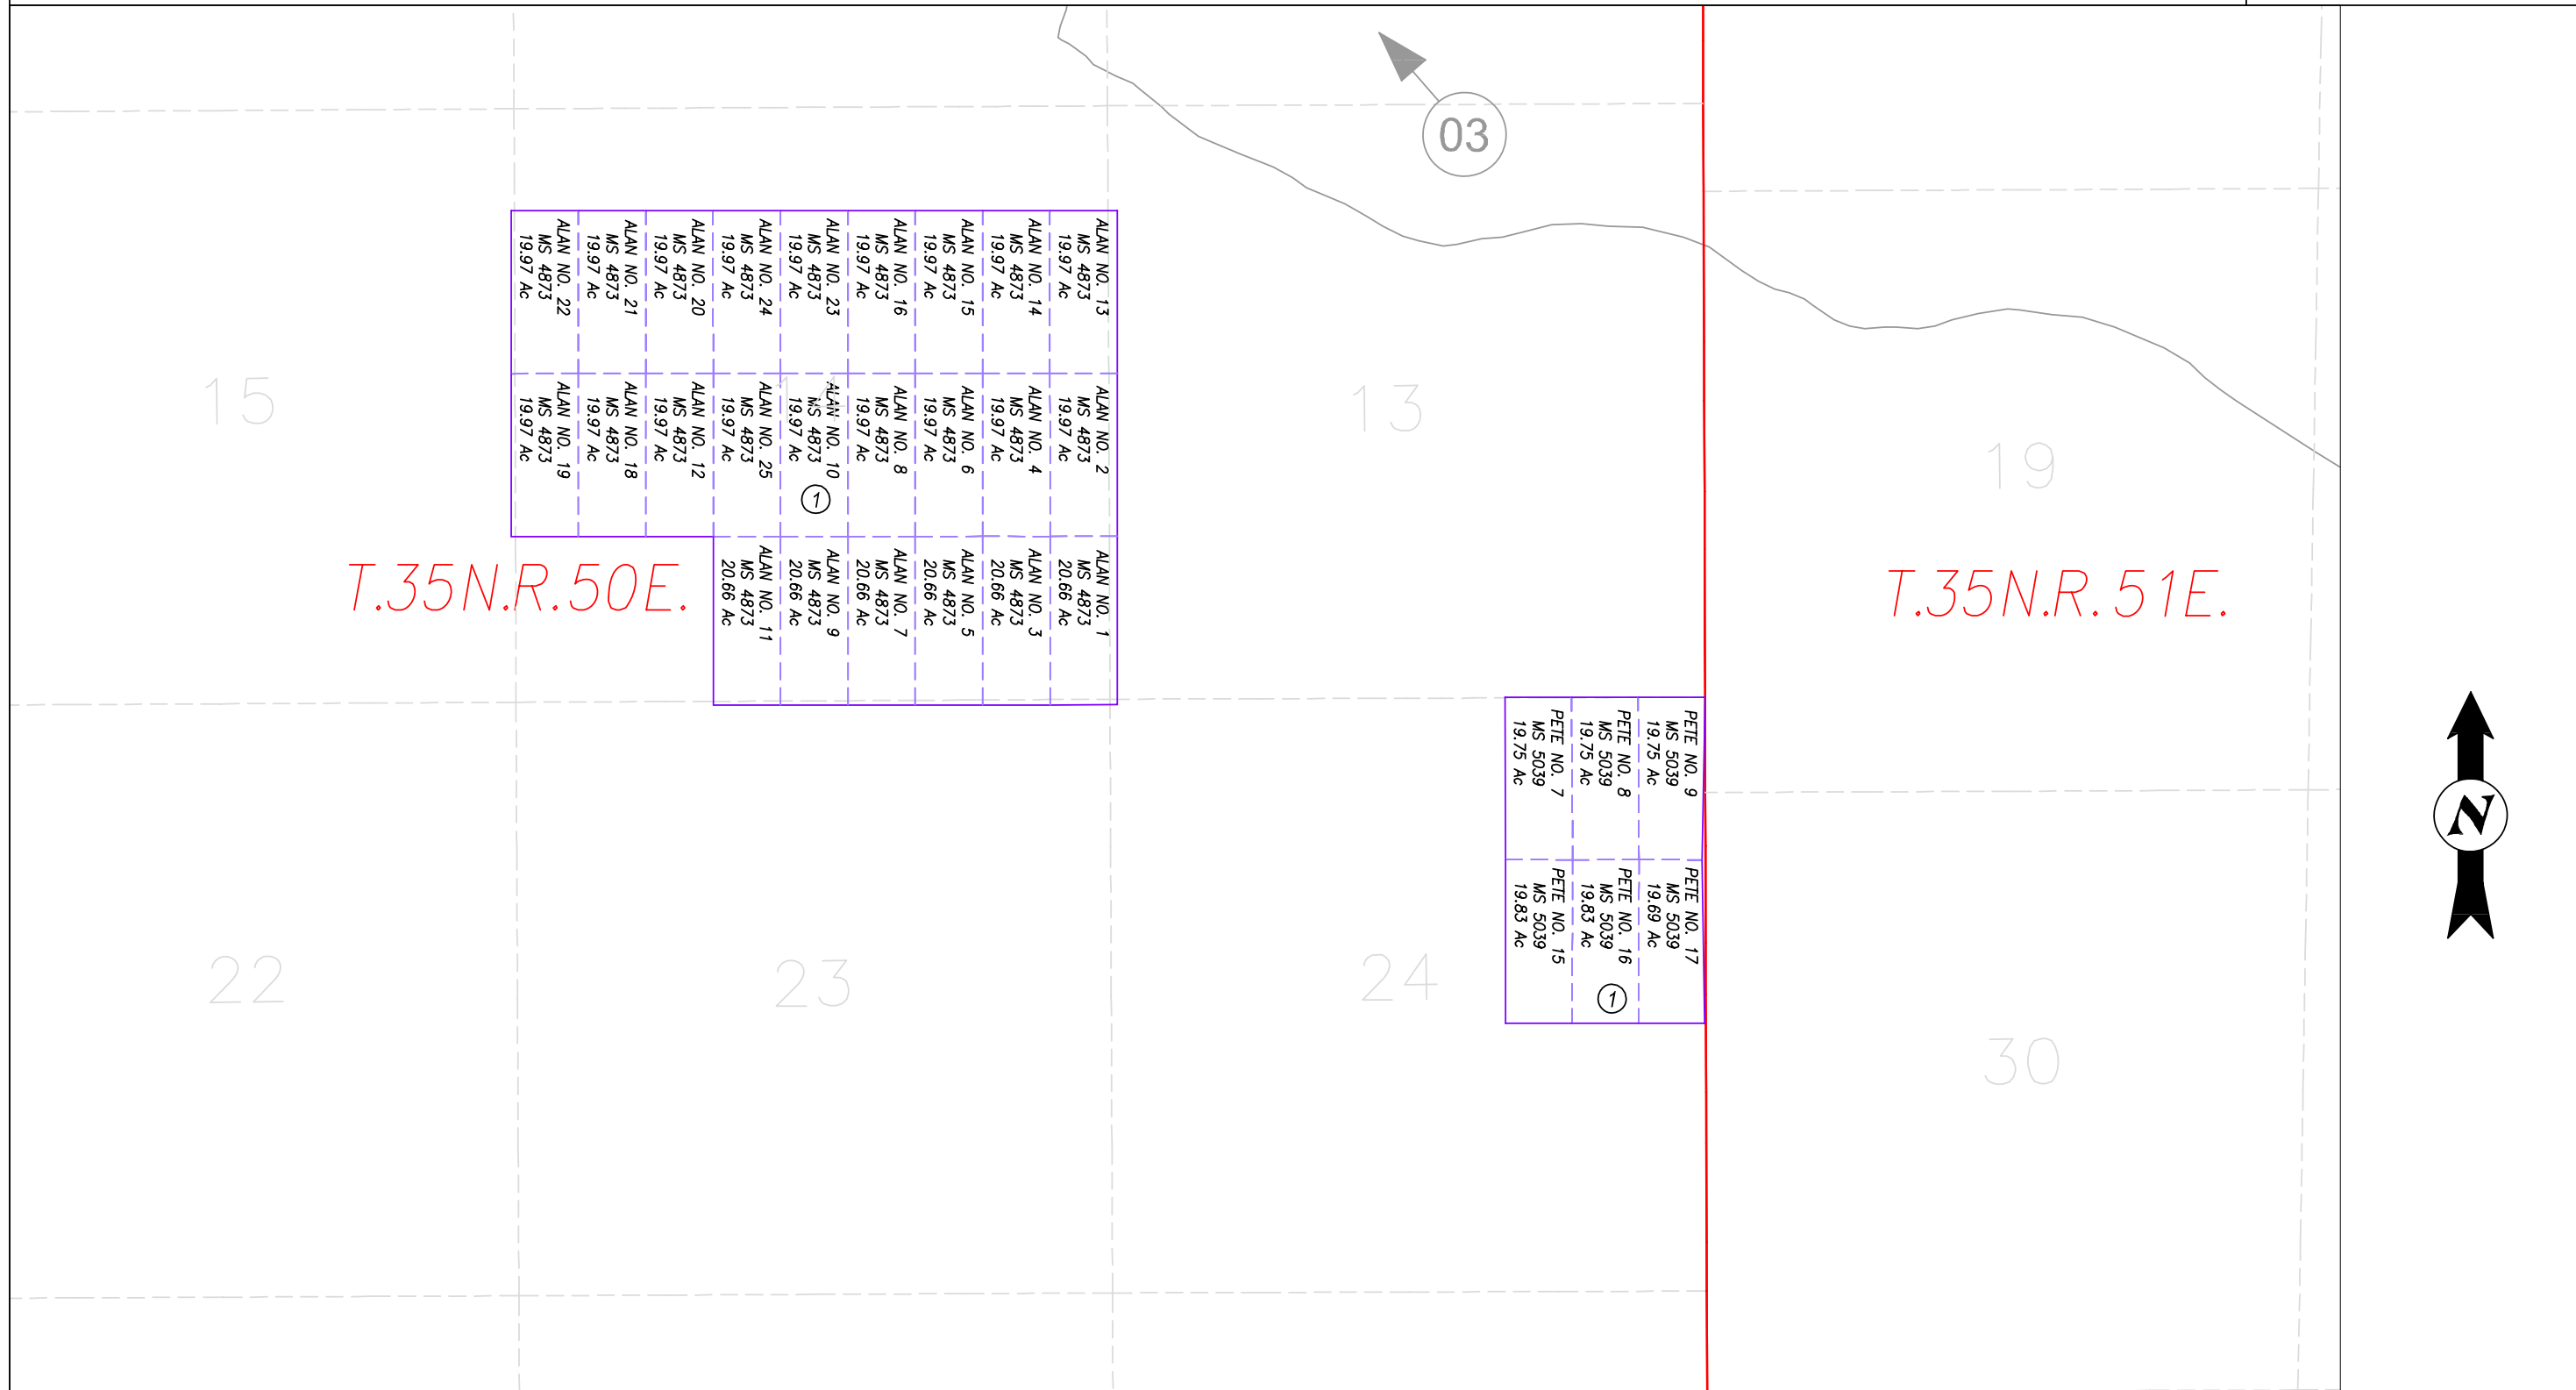

MINERAL PATENTS

09-04

NOTE: This plot is for assessment purposes only and does not represent a survey. No liability is assumed as to the accuracy of the data delineated hereon. Use of this plot for other than assessment purposes is forbidden unless approved by the Eureka County Assessor's Office.

LYNN MINING DISTRICT

EUCDAS/NDV 2005/MM
SCALE: 1"=1500'

EUREKA COUNTY