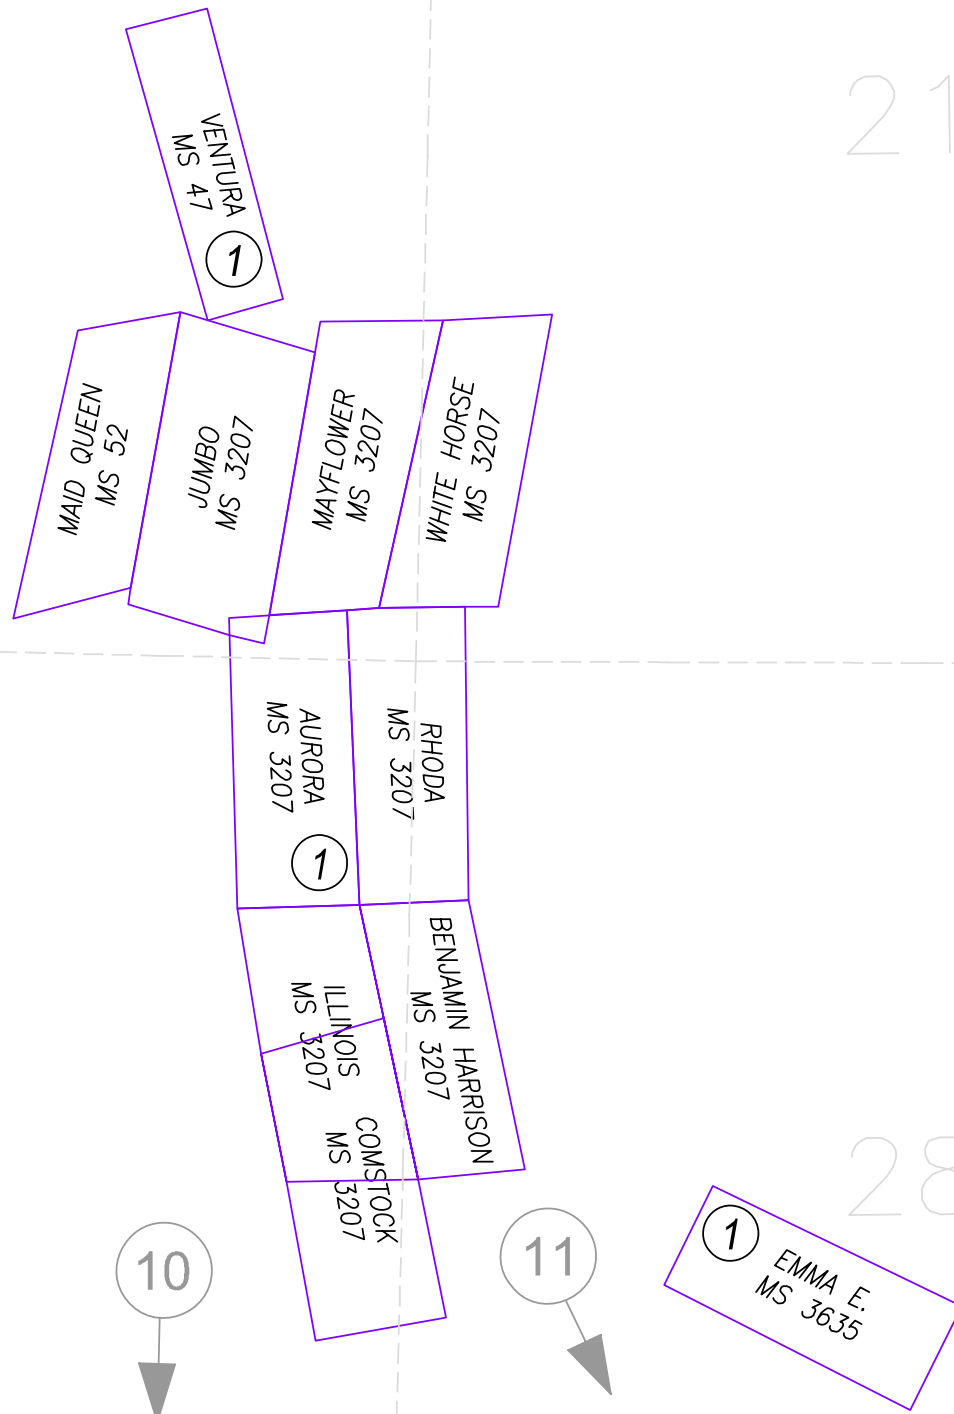

# MINERAL PATENTS

09-09

T.27N.R.48E.

LANDER COUNTY

20

21

29

28

NOTE: This plot is for assessment purposes only and does not represent a survey. No liability is assumed as to the accuracy of the data delineated hereon. Use of this plot for other than assessment purposes is forbidden unless approved by the Eureka County Assessor's Office.

CORTEZ MINING DISTRICT

EUCDAS/NDV 2005/MM

SCALE: 1"=1000'

EUREKA COUNTY