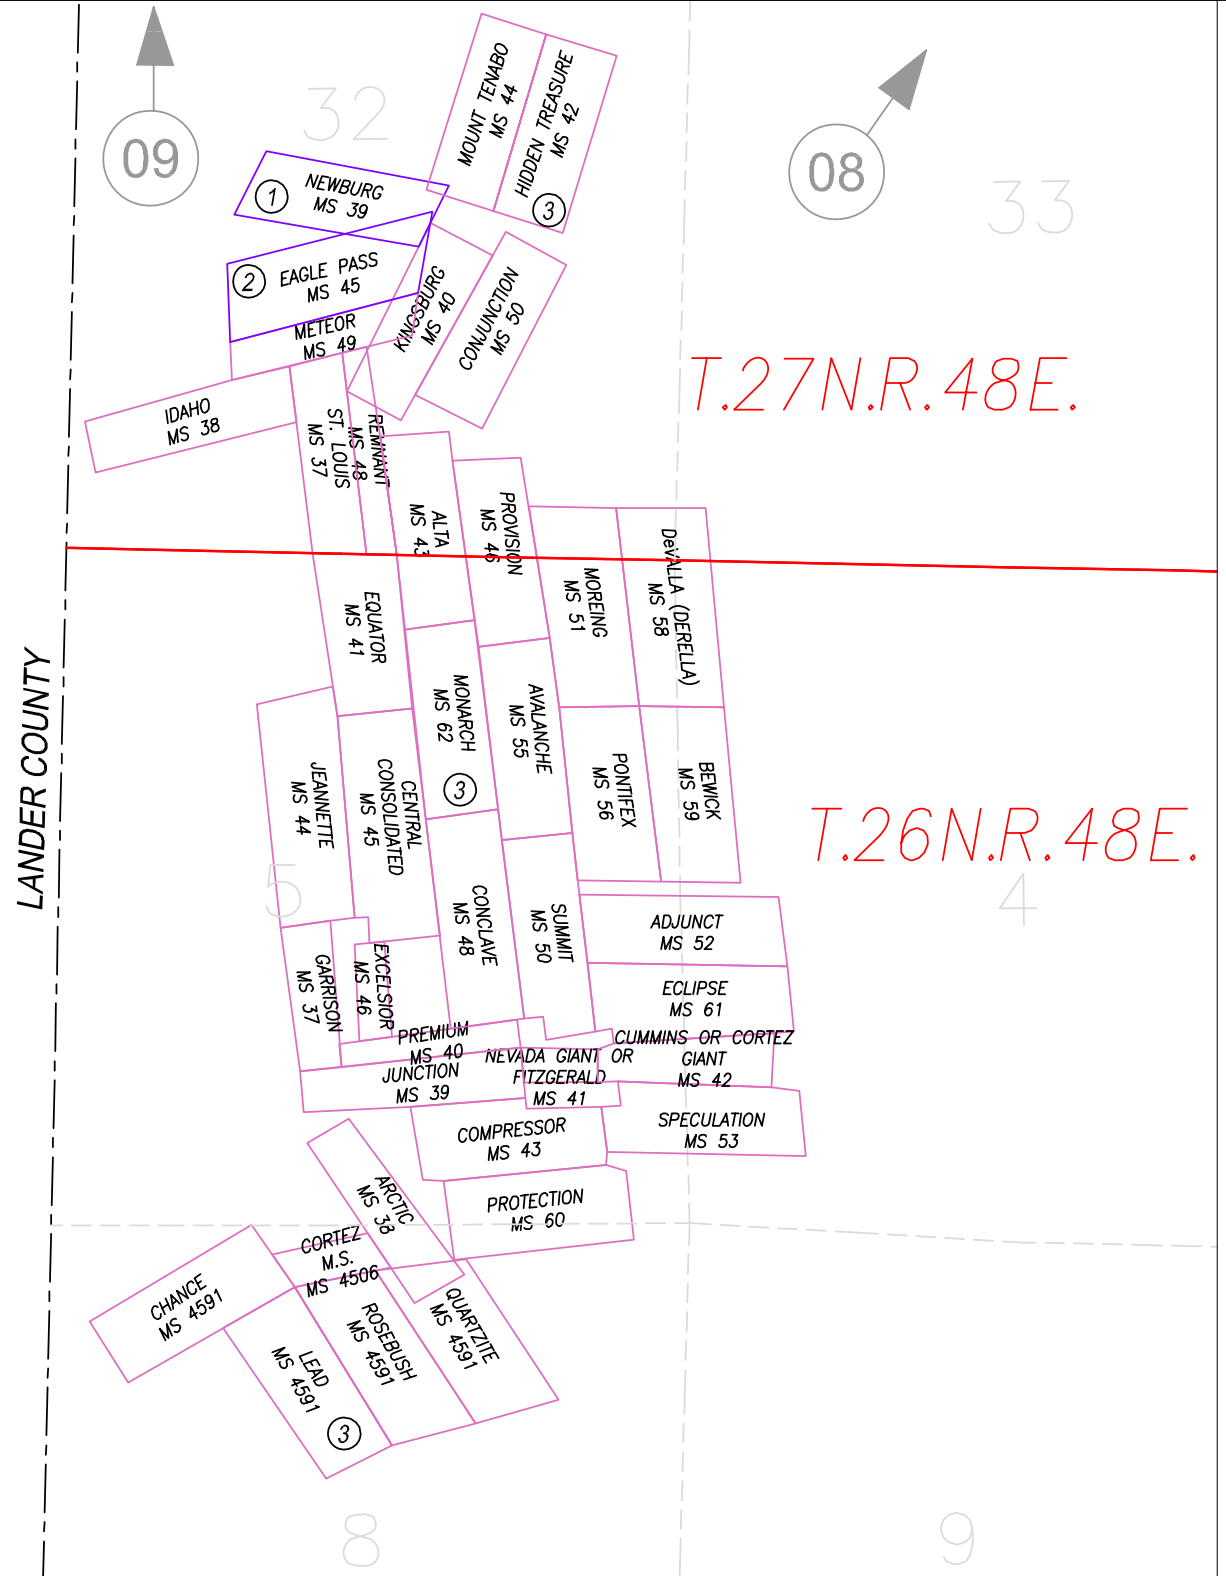

MINERAL PATENTS

09-10

LANDER COUNTY

NOTE: This plot is for assessment purposes only and does not represent a survey. No liability is assumed as to the accuracy of the data delineated hereon. Use of this plot for other than assessment purposes is forbidden unless approved by the Eureka County Assessor's Office.

CORTEZ MINING DISTRICT

EUCDAS/NOV 2005/MM
SCALE: 1"=2500'

EUREKA COUNTY