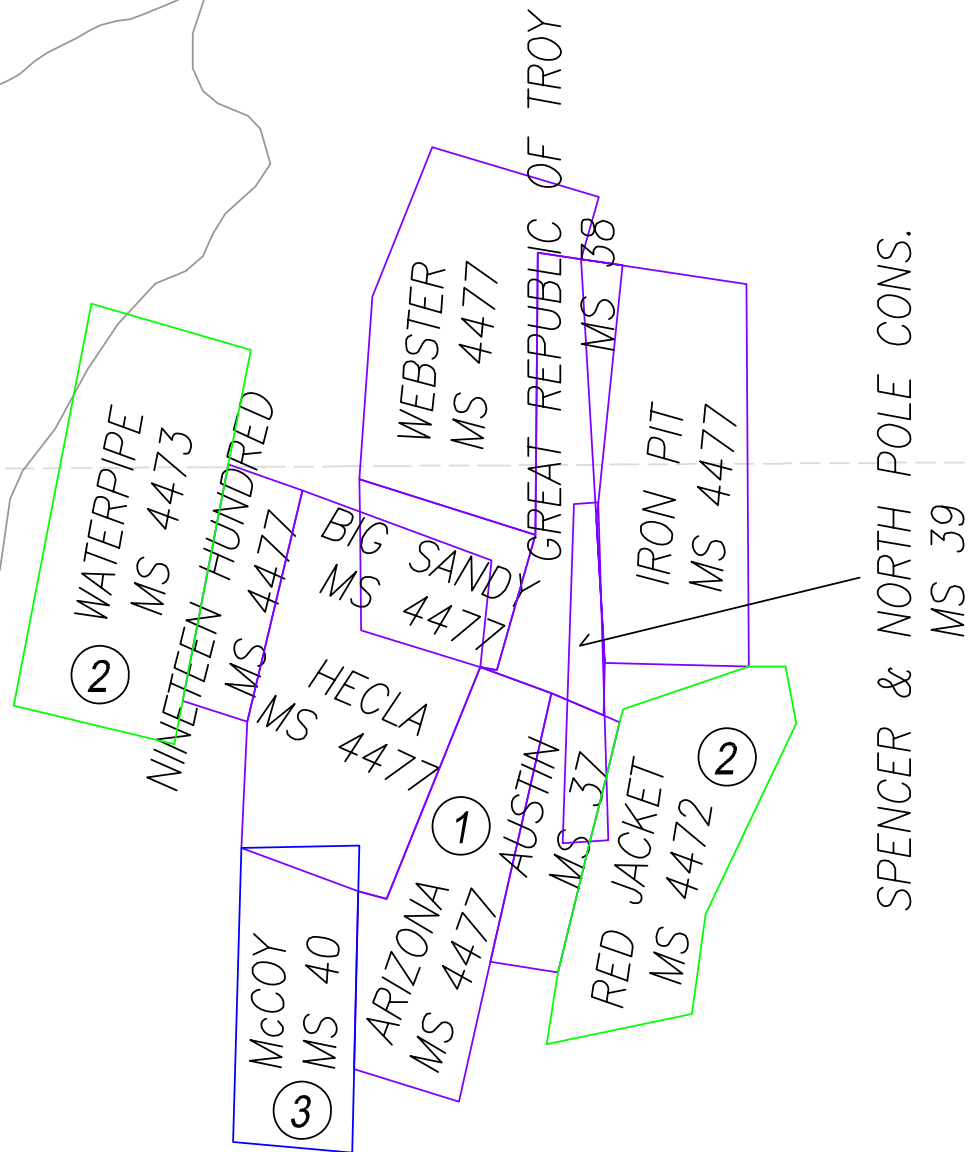

# MINERAL PATENTS

09-12

T.26N.R.52E.

14

13

NOTE: This plot is for assessment purposes only and does not represent a survey. No liability is assumed as to the accuracy of the data delineated hereon. Use of this plot for other than assessment purposes is forbidden unless approved by the Eureka County Assessor's Office.

MINERAL HILL MINING DISTRICT

EUCDAS/NDV 2005/MM  
SCALE: 1"=600'

EUREKA COUNTY