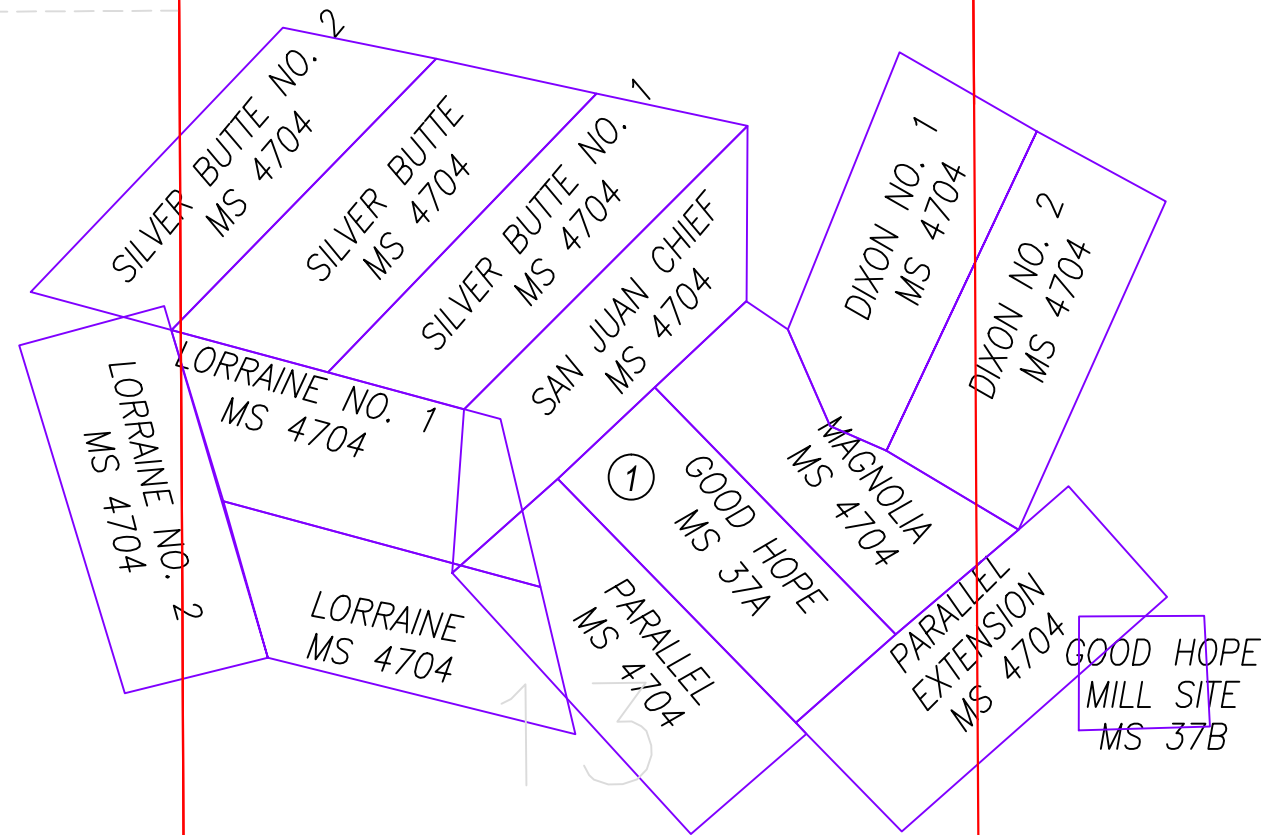

# MINERAL PATENTS

09-17

12

15

18

T.22N.R.51E.

T.22N.R.52E.

NOTE: This plat is for assessment purposes only and does not represent a survey. No liability is assumed as to the accuracy of the data delineated hereon. Use of this plat for other than assessment purposes is forbidden unless approved by the Eureka County Assessor's Office.

MOUNT HOPE MINING DISTRICT

EUCDAS/NDV 2005/MM

SCALE: 1" = 1000'

EUREKA COUNTY