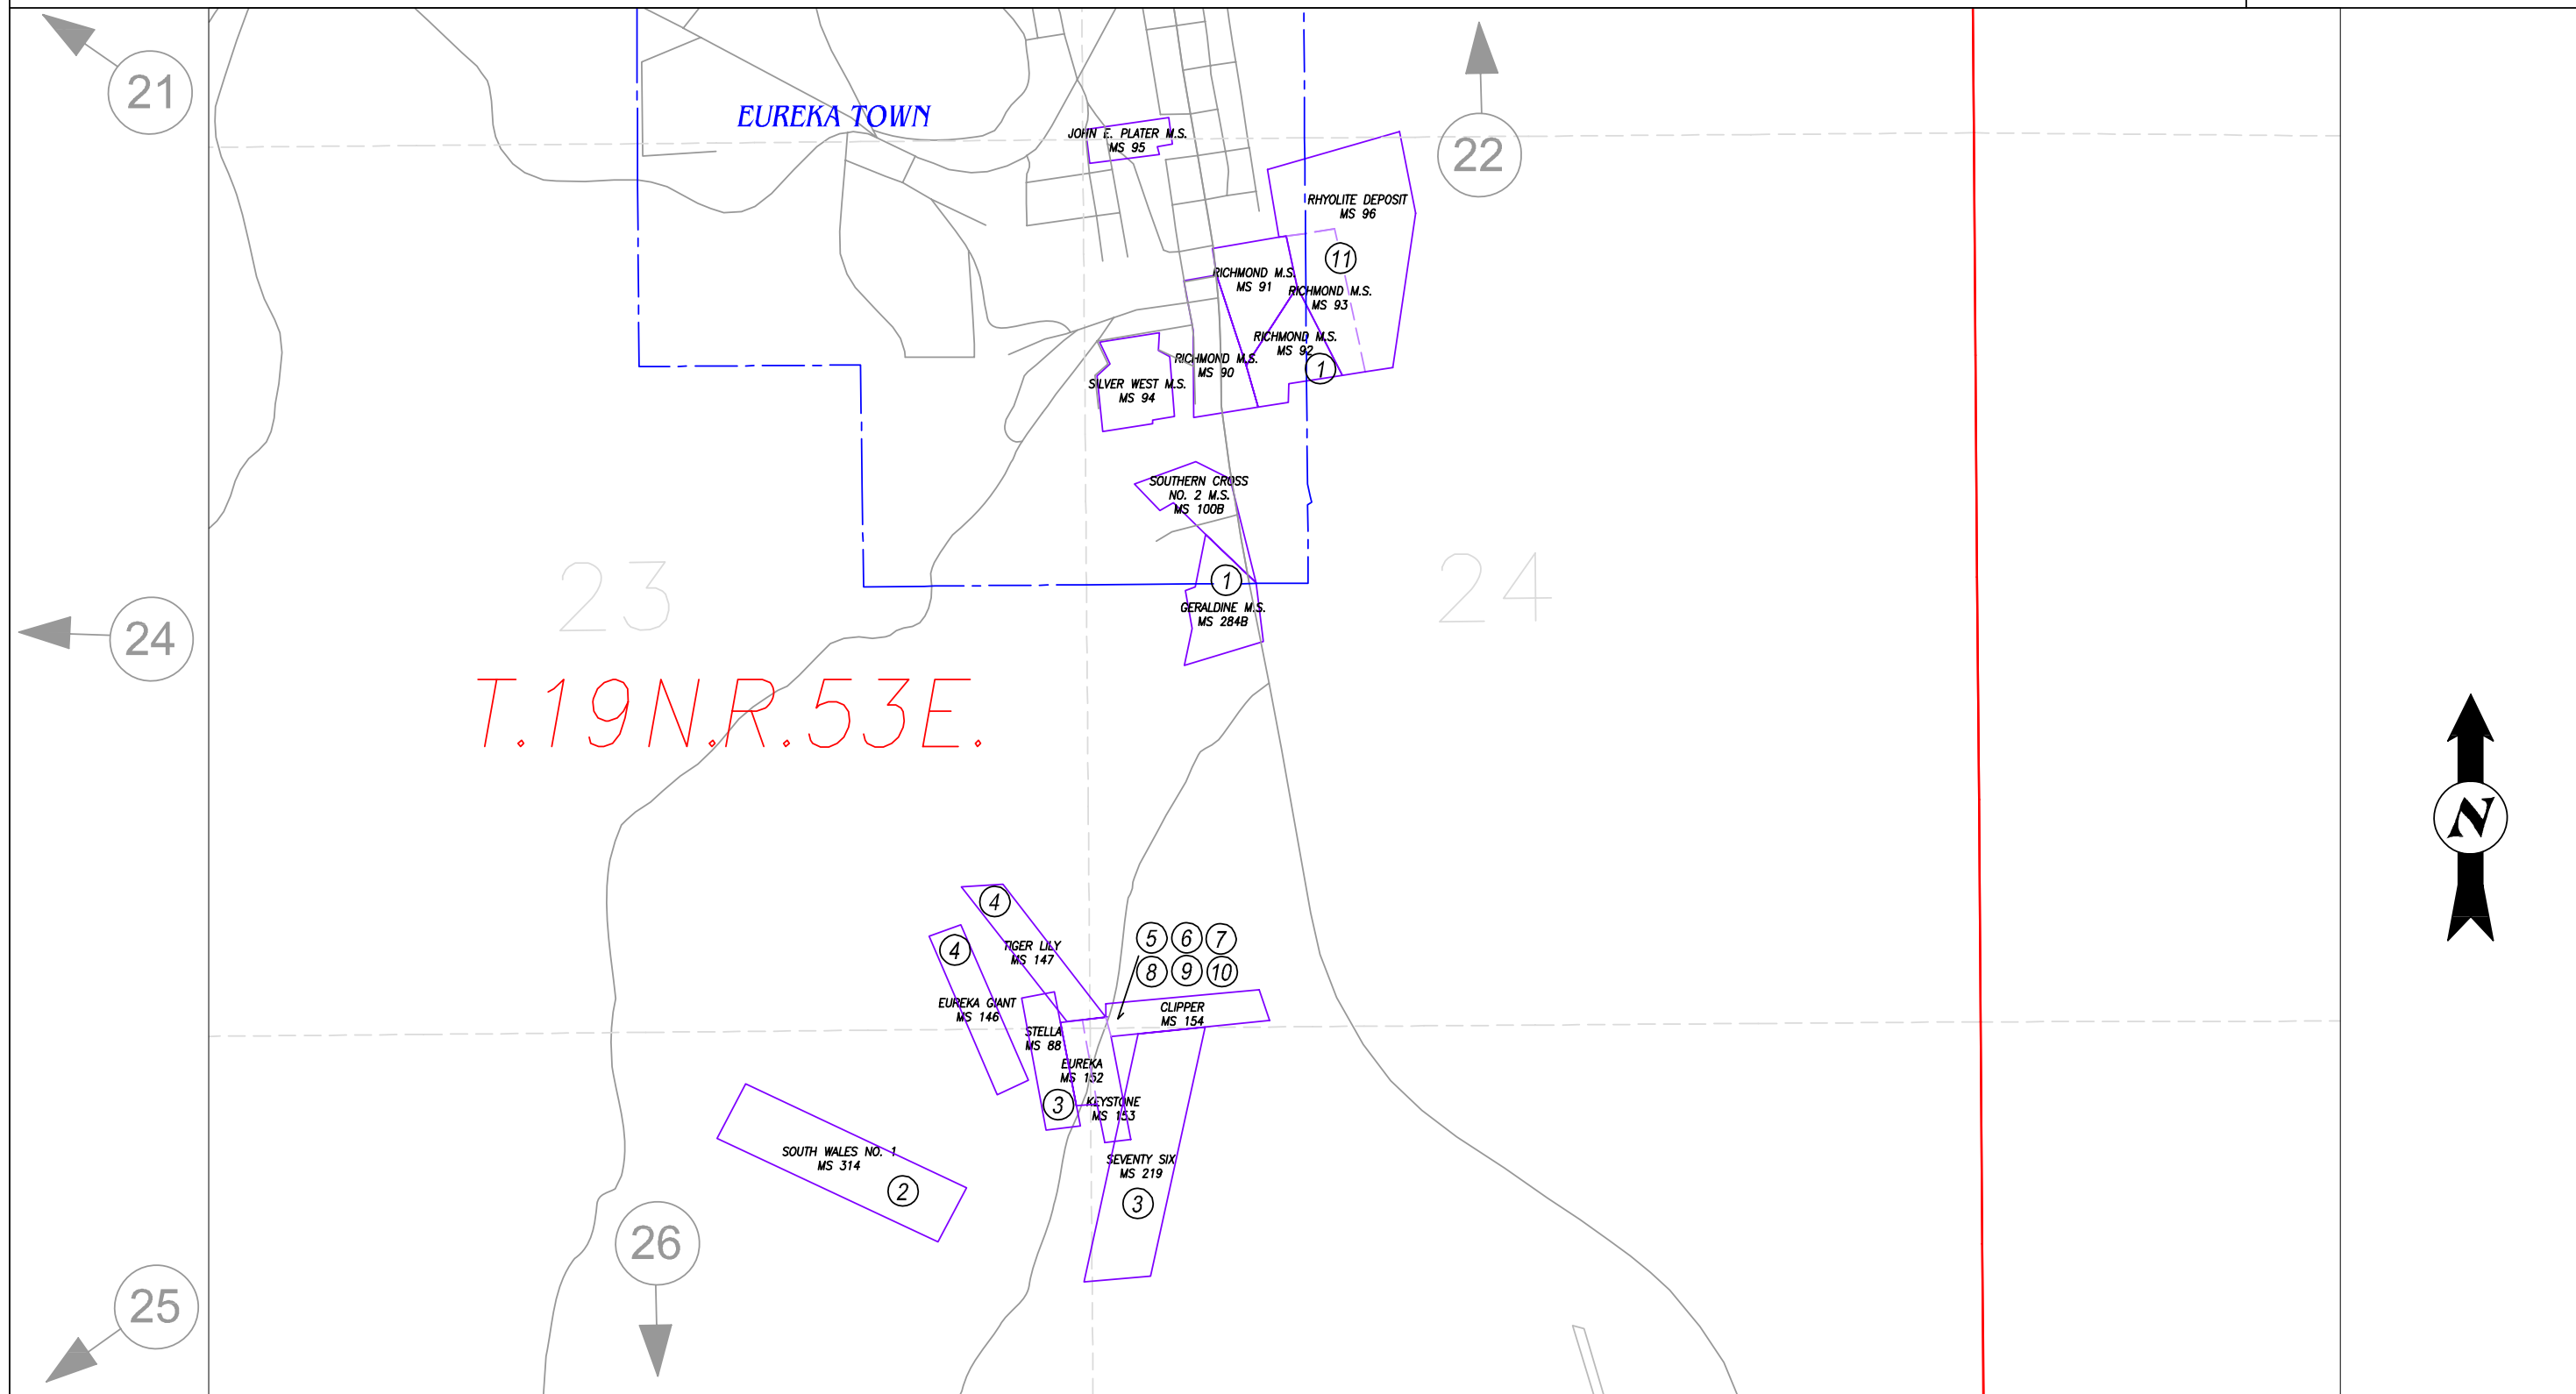

MINERAL PATENTS

09-23

T.19N.R.53E.

NOTE: This plot is for assessment purposes only and does not represent a survey. No liability is assumed as to the accuracy of the data delineated hereon. Use of this plot for other than assessment purposes is forbidden unless approved by the Eureka County Assessor's Office.

EUREKA MINING DISTRICT

EUCDAS/NOV 2005/MM

SCALE: 1"=1000'

EUREKA COUNTY