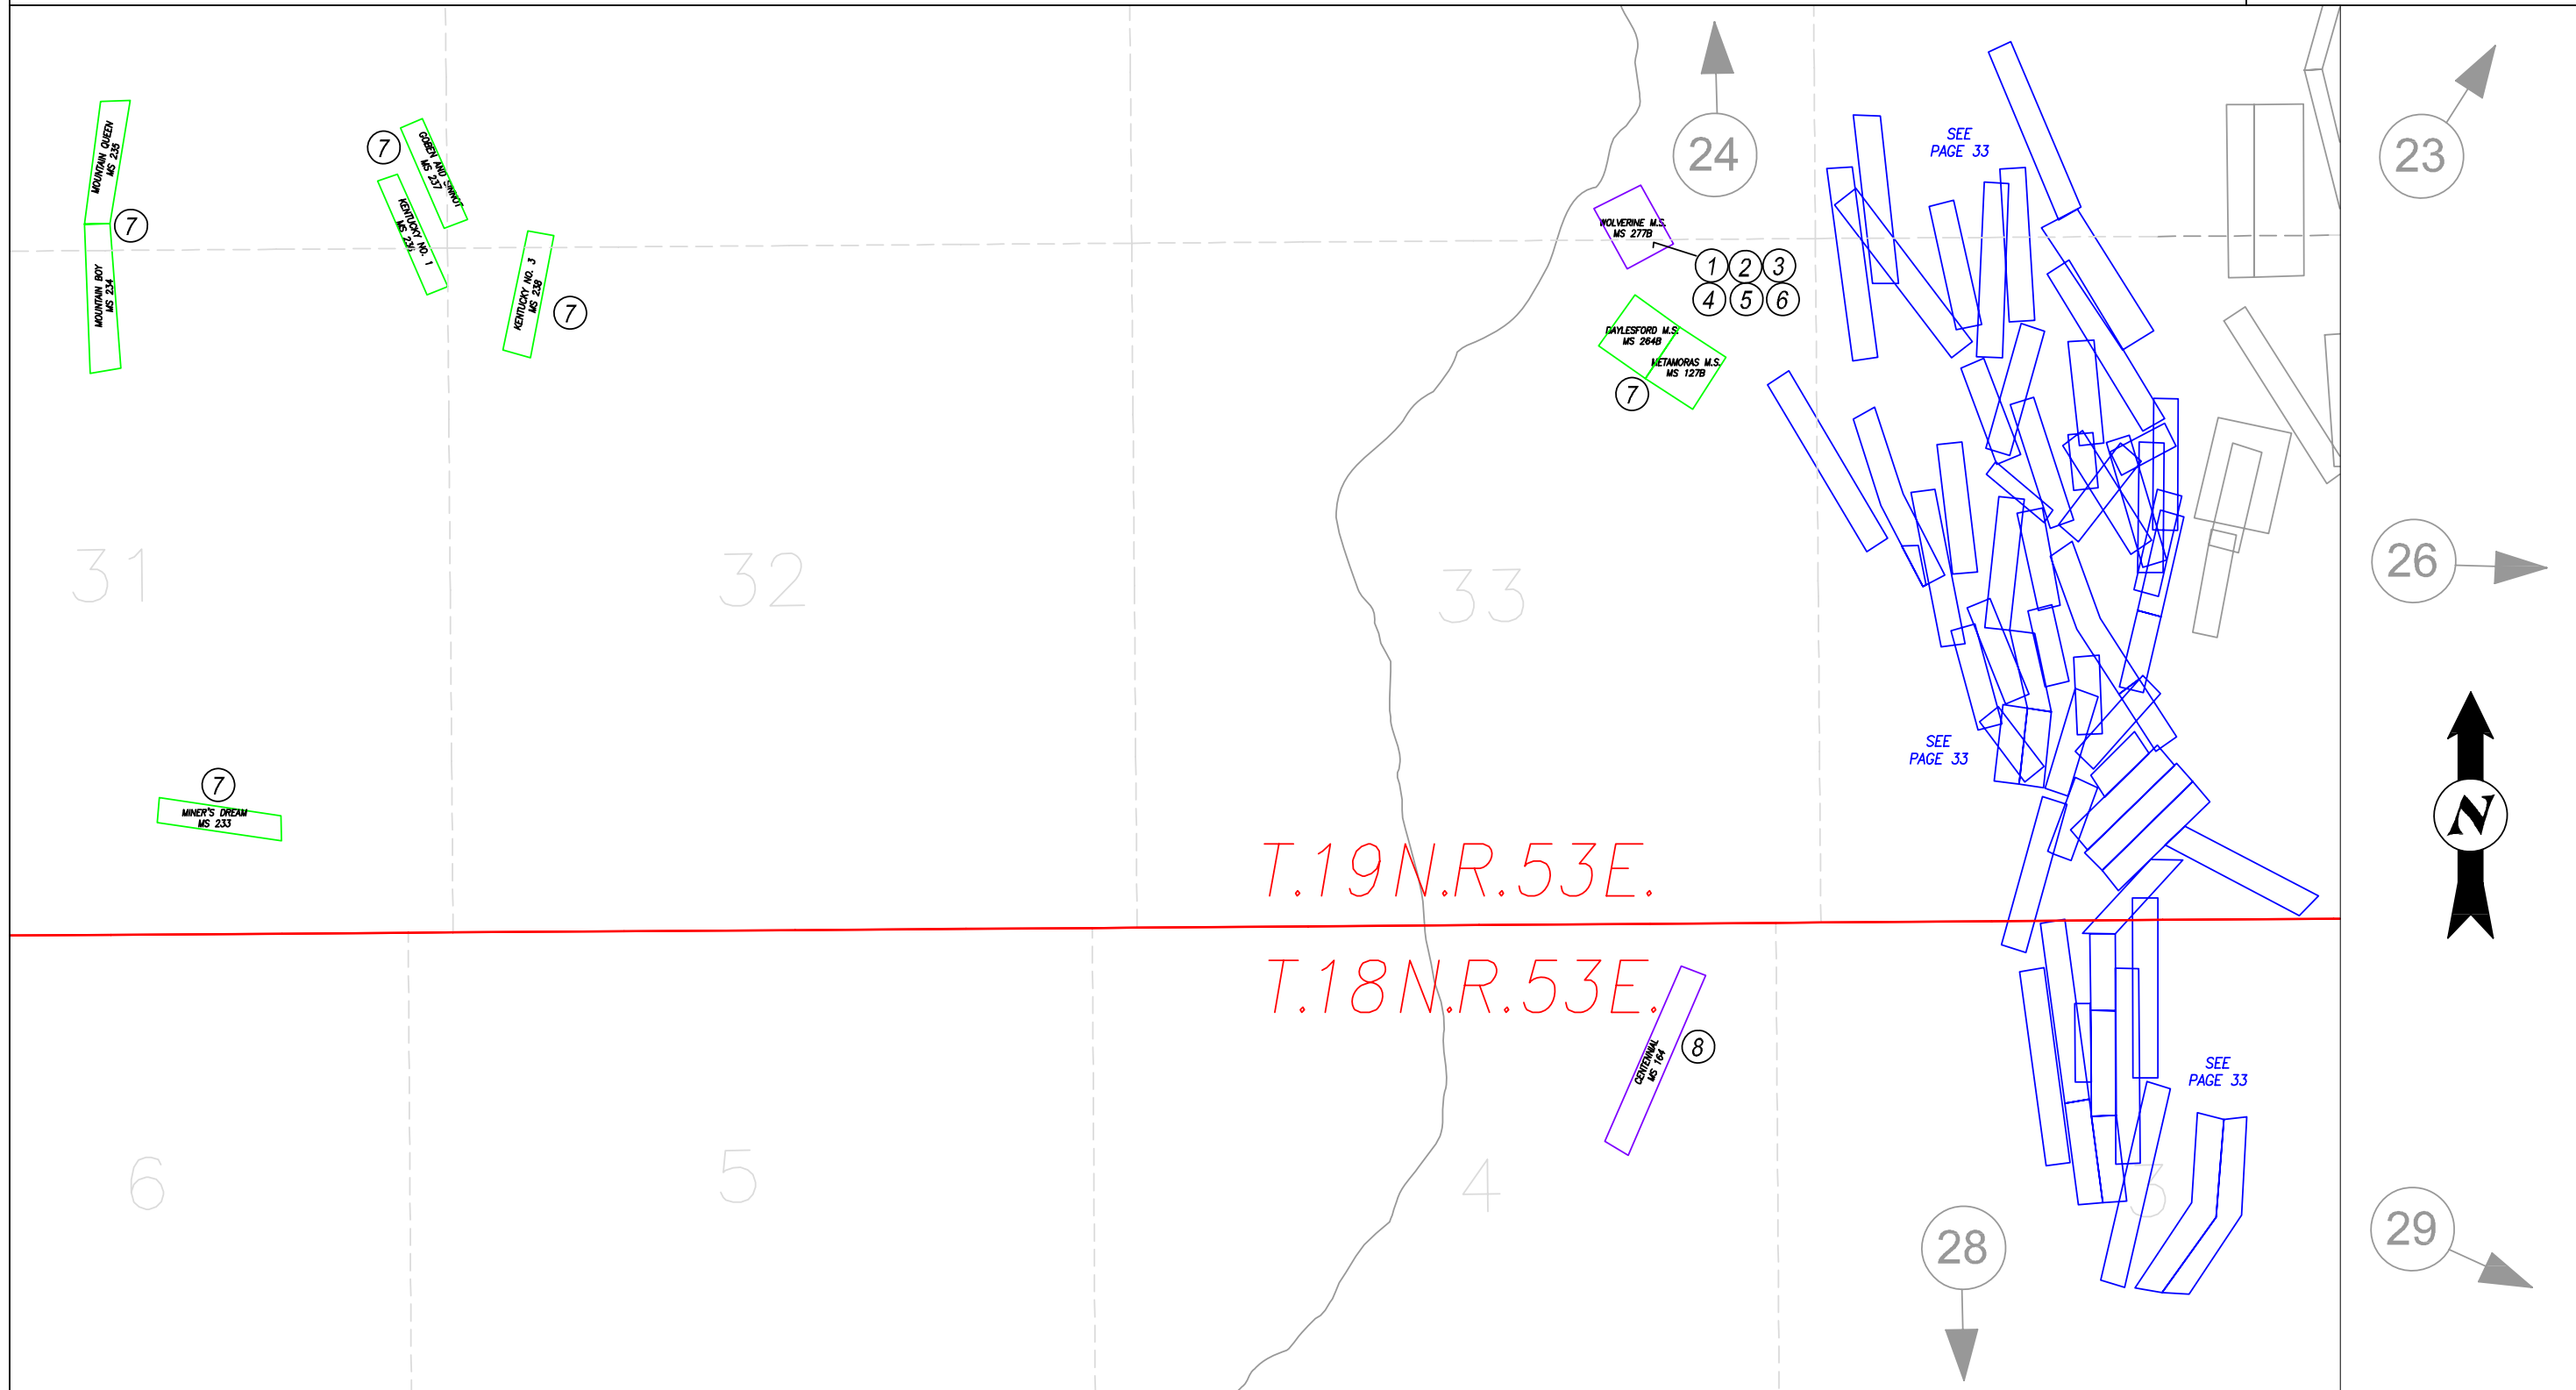

MINERAL PATENTS

09-25

T.19N.R.53E.
T.18N.R.53E.

NOTE: This plot is for assessment purposes only and does not represent a survey. No liability is assumed as to the accuracy of the data delineated hereon. Use of this plot for other than assessment purposes is forbidden unless approved by the Eureka County Assessor's Office.

EUREKA MINING DISTRICT

EUCDAS/NDV 2005/MM

SCALE: 1"=1300'

EUREKA COUNTY